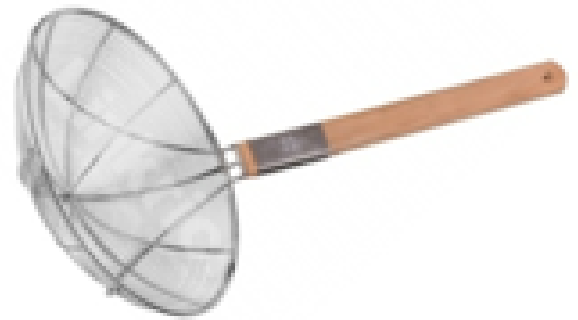

# KITCHEN ACCESSORIES AND UTENSILS

**Wooden Flat Handle Oil Strainer**

**Wooden Round Handle Oil Strainer**

**SS Handle Noodle Strainer**

**Wooden Flat Handle Noodle Strainer**

**Wooden Handle SS Wok Spatula**