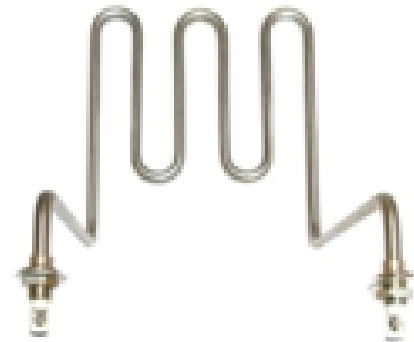

# KITCHEN ACCESSORIES AND UTENSILS

**PC Roll Top Lid Rectangle & Round**

**Dome Cover**

**Deep Fryer Basket**

**8 LTR Deep Fryer Element**

**Pizza Oven 16x16 Element**

**Vegetable Crate**