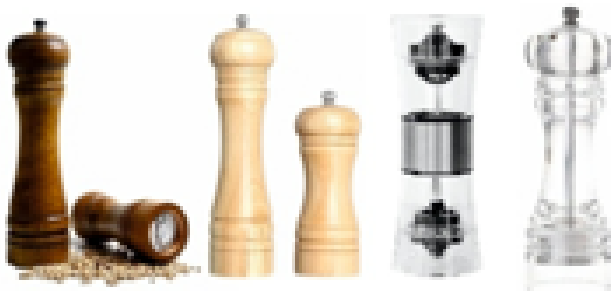

Wooden & Acrylic Pepper Mill