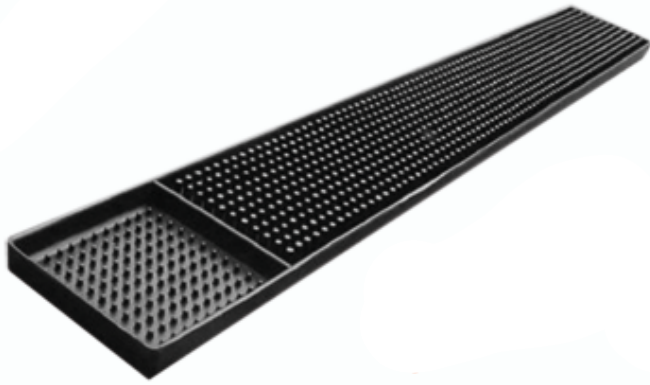

# KITCHEN ACCESSORIES AND UTENSILS

**Bakery Tray ABS - 11x15"**

**Condiment Rack 4D & 6D**

**Cutlery Rack**

**Bar Candy**

**Storer & Pourer**

**Bar Rimmer**

# KITCHEN ACCESSORIES AND UTENSILS

**BMR - Bar Strip (Rectangle)**

**BMC Bar Mat (Square)**

**Muddler - Small**

**Muddler - Big**

**Jiger**

**Squeeze Bottle**