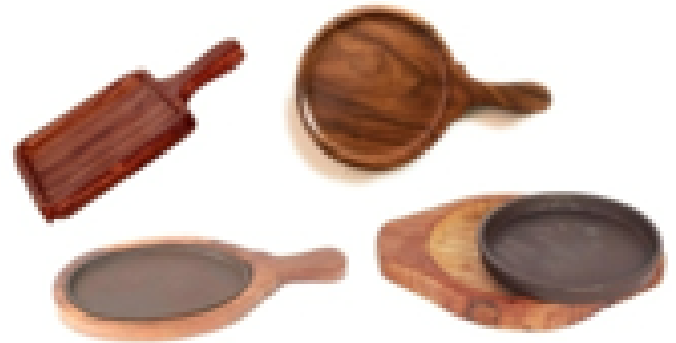

Wooden Pizza Sizzlers