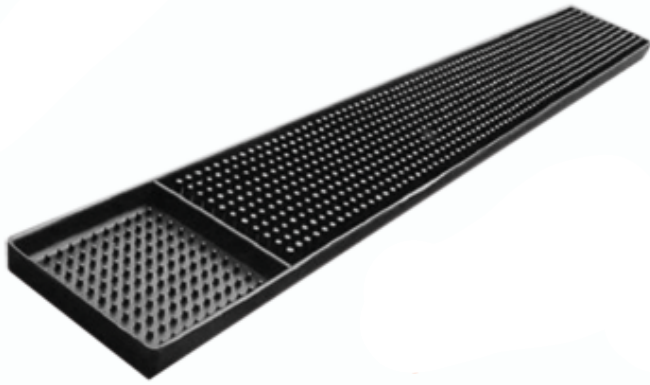

# KITCHEN ACCESSORIES AND UTENSILS

**Bakery Tray ABS - 11x15"**

**Condiment Rack 4D & 6D**

**Cutlery Rack**

**Bar Candy**

**Storer & Pourer**

**Bar Rimmer**

# KITCHEN ACCESSORIES AND UTENSILS

**BMR - Bar Strip (Rectangle)**

**BMC Bar Mat (Square)**

**Muddler - Small**

**Muddler - Big**

**Jigger**

**Squeeze Bottle**